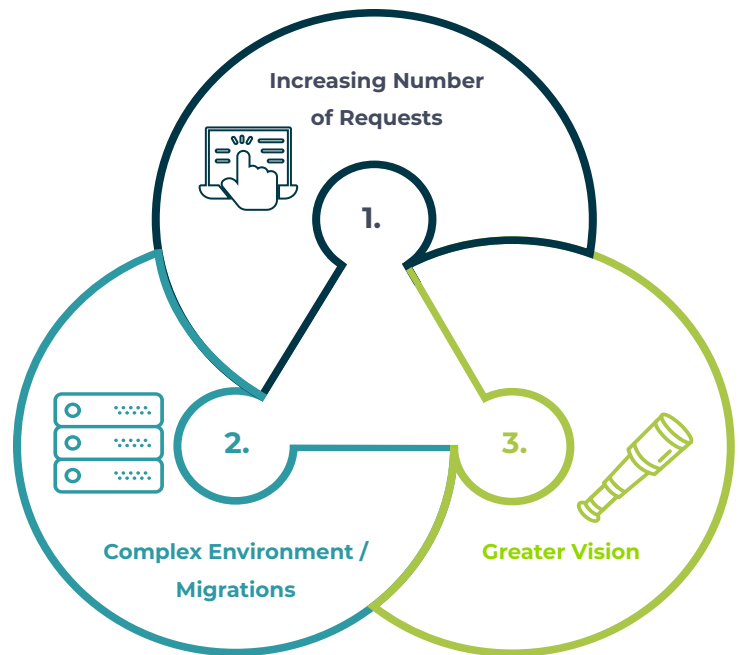

ENTERPRISE ARCHITECT SERVICES

- Dedicated, responsive and proactive technical resource
- Architectural and roadmap review
- A dedicated liaison who coordinates efforts with various stakeholders
- Management of escalations, resulting in quicker turnarounds
- Streamlining of your projects and processes around SkySQL and MariaDB Enterprise
- Best practice recommendations for migrations, roadmap review, backup, security, replication and more
- Proactive optimization based on usage and ticket history
- Regular calls and on-site meetings for ongoing work and problem resolution
- Quarterly on-site visits
- Advisory support

DEDICATED ENTERPRISE ARCHITECTS

MariaDB Enterprise Architects can also be assigned to your organization full-time.

- Top-level expert dedicated to solving your business problems around SkySQL and MariaDB
- Can be available on-site for the full duration of contract as a member of your team
- Integrates MariaDB technical teams with your own
- Augments your staff

HOW DO YOU KNOW IF AN ENTERPRISE ARCHITECT IS RIGHT FOR YOU?

- You have rapidly increasing requests from multiple business units
- You have a complex database environment or are migrating from legacy databases and platforms
- Ongoing architecture assistance will help serve your greater vision

[Contact us](#) to learn more about how an Enterprise Architect can help you realize your database dreams!

mariadb.com

Americas: sales-AMER@mariadb.com
Europe, Middle East, Africa: sales-EMEA@mariadb.com
Asia Pacific: sales-APAC@mariadb.com

© Copyright 2021 MariaDB Corporation Ab, Tekniikantie 12, 02150 Espoo, Finland. MariaDB is a trademark or registered trademark of MariaDB Corporation.